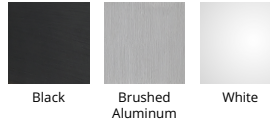

## Atlantis Outdoor Wall Sconce

| Model & Size | Color Temp & CRI | Watt | LED Lumens | Delivered Lumens | Finish              |
|--------------|------------------|------|------------|------------------|---------------------|
| WS-W27106 6" | 3000K 90         | 9W   | 181        | 113              | AL Brushed Aluminum |
|              | 3500K 90         | 9W   | 207        | 130              | BK Black            |
|              | 4000K 90         | 9W   | 180        | 113              | WT White            |

### DESCRIPTION

Searching the depths. Illuminating all that matters.

### SPECIFICATIONS

|               |  |
|---------------|--|
| Color Temp:   | 4000K, 3500K, 3000K                        |
| Input:        | 120 VAC, 50/60Hz                           |
| CRI:          | 90   |
| Dimming:      | ELV: 100-10%, TRIAC: 100-10%               |
| Rated Life:   | 54000 Hours                                |
| Mounting:     | Can be mounted on wall in all orientations |
| Standards:    | ETL, cETL, IP65                            |
|               | Wet Location Listed                        |
| Construction: | Aluminum body, tempered glass diffuser     |

### FINISHES