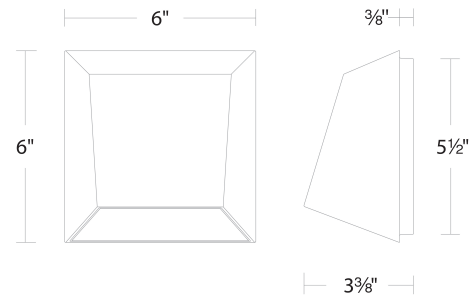

Fixture Type: _____

Catalog Number: _____

Project: _____

Location: _____

Atlantis Outdoor Wall Sconce

Model & Size	Color Temp & CRI	Watt	LED Lumens	Delivered Lumens	Finish
WS-W27106 6"	3000K 90	9W	181	113	AL Brushed Aluminum
	3500K 90	9W	207	130	BK Black
	4000K 90	9W	180	113	WT White

Example: **WS-W27106-30-AL**

DESCRIPTION

Searching the depths. Illuminating all that matters.

FEATURES

- 3CCT (3000K/3500K/4000K) selectable switch
- ACLED driverless technology
- 5 year warranty

SPECIFICATIONS

Color Temp:	4000K, 3500K, 3000K
Input:	120 VAC, 50/60Hz
CRI:	90
Dimming:	ELV: 100-10%, TRIAC: 100-10%
Rated Life:	54000 Hours
Mounting:	Can be mounted on wall in all orientations
Standards:	ETL, cETL, IP65
	Wet Location Listed
Construction:	Aluminum body, tempered glass diffuser

FINISHES

LINE DRAWING

WS-W27106