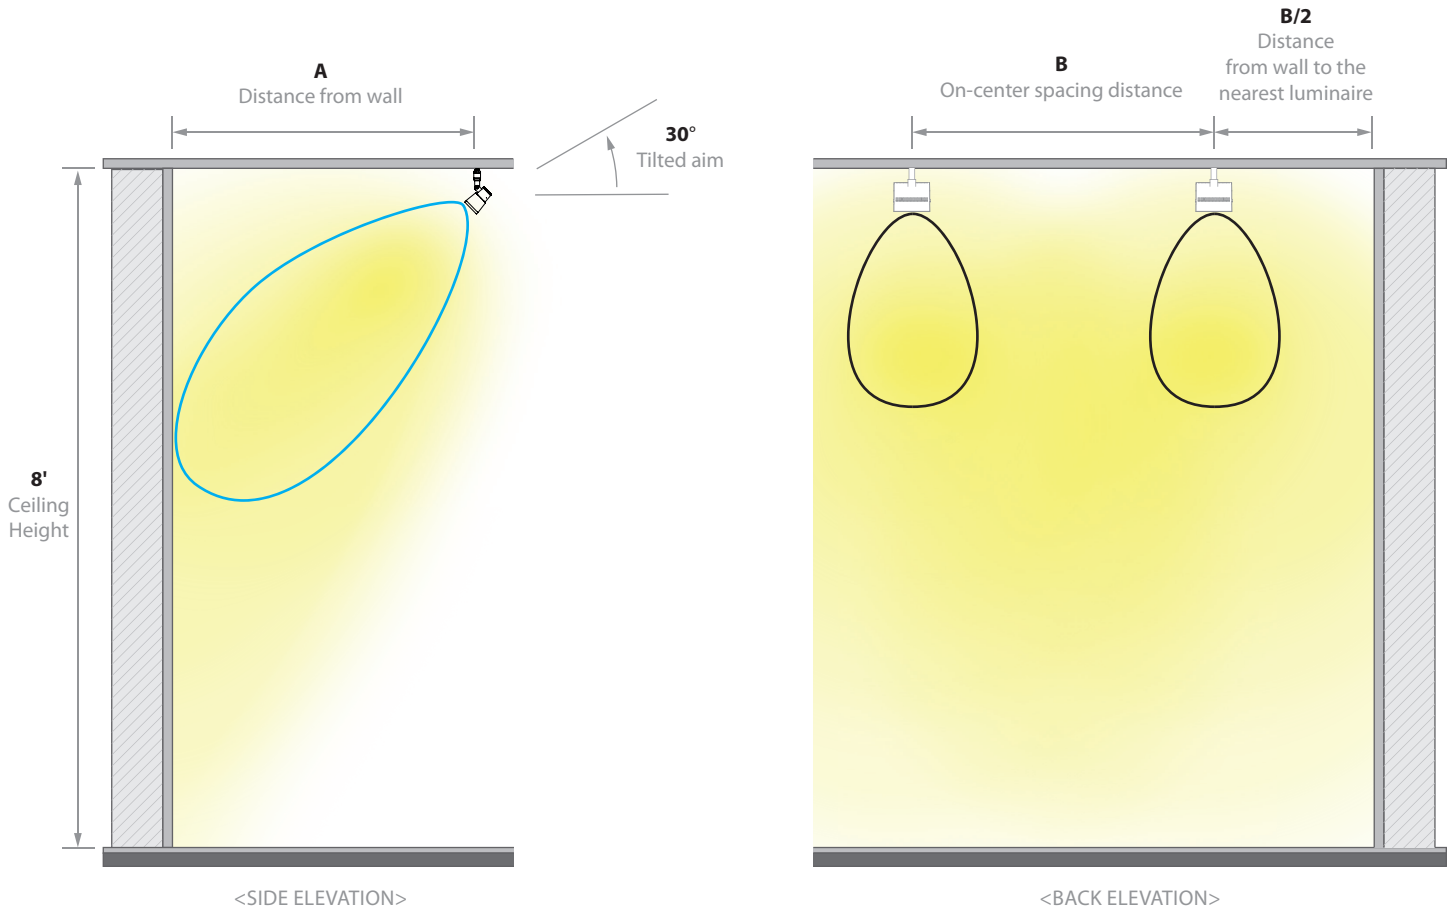

## AVERAGE WALL ILLUMINANCE

Horizontal	A Distance from wall	B On-center spacing distance	
		3 feet	5 feet
3X4	3 feet	16	10
	5 feet	12	7.6
4X5	3 feet	30	19
	5 feet	23	15
5X6	3 feet	41	26
	5 feet	32	21

Vertical	A Distance from wall	B On-center spacing distance	
		3 feet	5 feet
3X4	3 feet	16	9.83
	5 feet	12	7.47
4X5	3 feet	28	18
	5 feet	22	14
5X6	3 feet	38	24
	5 feet	30	19