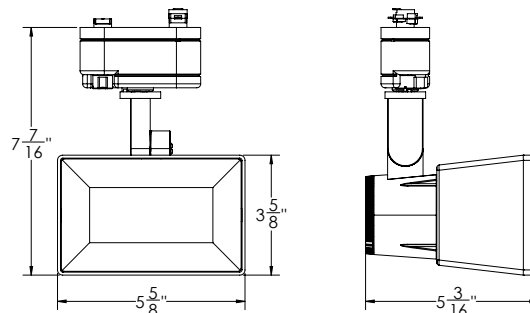

## PRODUCT DESCRIPTION

With the ability to achieve beam distributions of 3x4 to 5x6 (46° by 70° to 100° by 120° NEMA distribution) proportions and more, expect a uniform beam wash of light in a fixture that can adapt to changing needs. A powerhouse all-in-one unit in 120V provides the ability of rotating fixture head for vertical distribution and the ability to be dimmed, while being compatible with a range of lens and anti-glare accessories.

## FEATURES

- Continuously adjustable beam angles from 46° by 70° to 100° by 120° (NEMA 3x4 to NEMA 5x6)
- Rotate fixture head for vertical distribution
- 365° horizontal aiming and 90° vertical aiming
- Accommodates one lens and one glare control accessory
- Solid corrosion resistant aluminum alloy
- Patents Pending
- 50,000 hour rated life
- 5-year WAC Lighting product warranty