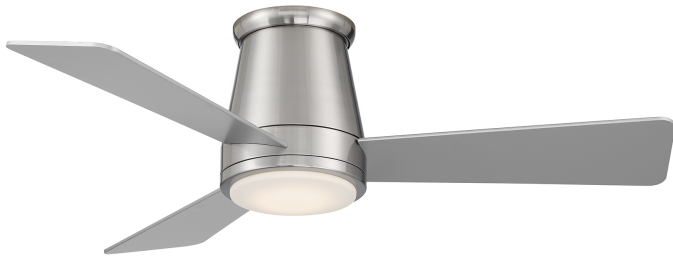

Hug 44

F-036L

44" Flush Mounted Fan

WAC SMART FANS

PRODUCT DESCRIPTION

Timeless style meets intuitive functionality. Hug's super quiet DC motor runs 70% more efficient than traditional AC fans, and comes in Matte Black, Matte White, and Brushed Nickel finishes.

FEATURES

- 6 fan speeds through both Summer and Winter Modes
- Silent DC motor
- Includes remote control with wall cradle (RC20-WT)
- Wall control for 3, 4-way control sold separately
- Compatible with WAC Smart Fans app