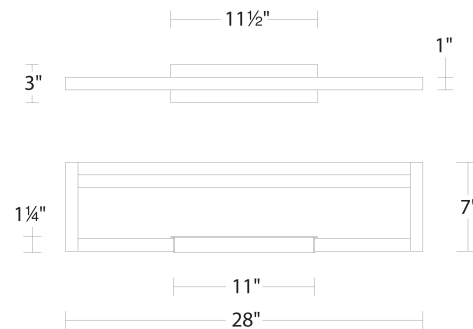

REPLACEMENT PARTS

HDW-SY21-WA - Hardware Pack

FINISHES

LINE DRAWING

WS-89128