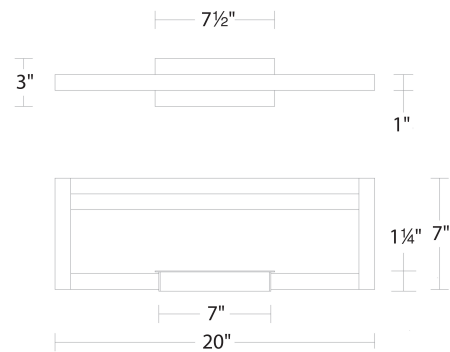

REPLACEMENT PARTS

HDW-SY21-WA - Hardware Pack

FINISHES

LINE DRAWING

WS-89120

Fixture Type: _____

Catalog Number: _____

Project: _____