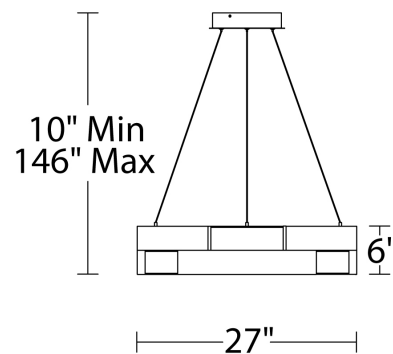

FINISHES

LINE DRAWING