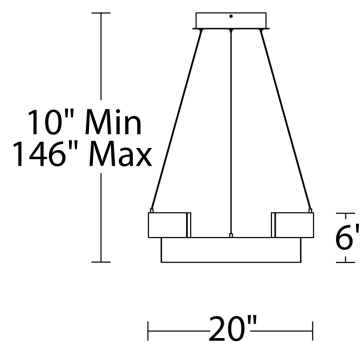

Fixture Type: _____

Catalog Number: _____

Project: _____

Location: _____

Trap Pendant 3000K

Model & Size	Color Temp & CRI	Finish	Watt	LED Lumens	Delivered Lumens	Title 24
PD-95820 20"	3000K 90	BK Black	35W	2488	1914	Yes
	3000K 90	CH Chrome	35W	2488	1914	Yes
	3000K 90	WT White	35W	2488	1914	Yes

Example: **PD-95820-BK**

DESCRIPTION

Futuristic design meets top-tier technology in this artful pendant, where cutting-edge LED light radiates inside terraced bands finished in black, chrome or white.

FEATURES

- Thin coated-shield wiring for clean look
- Can be mounted on a sloped ceiling
- Driver concealed within the canopy
- 5 year warranty

SPECIFICATIONS

Color Temp:	3000K
Input:	120-277 VAC, 50/60Hz
CRI:	90
Dimming:	ELV: 100 - 10%, 0-10V: 100 - 5%
Rated Life:	50000 Hours
Mounting:	Heavy gauge retention clips support trim firmly. Safety cabling standard.
Standards:	ETL, cETL, Title 24 JA8-2016 Compliant Damp Location Listed
Construction:	Aluminum body with PC diffuser

FINISHES

LINE DRAWING

PD-95820