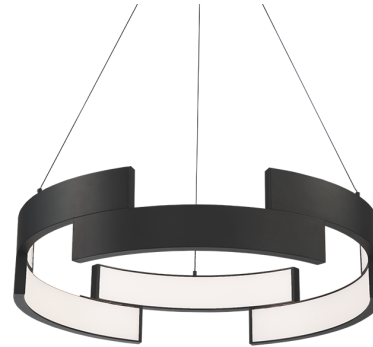

Fixture Type: _____

Catalog Number: _____

Project: _____

Location: _____

Trap

Pendant 3000K

Model & Size	Color Temp & CRI	Finish	Watt	LED Lumens	Delivered Lumens	Title 24
PD-95827 27"	3000K 90	BK Black	65W	4759	3953	Yes
	3000K 90	CH Chrome	65W	4759	3953	Yes
	3000K 90	WT White	65W	4759	3953	Yes

Example: **PD-95827-BK**

DESCRIPTION

Futuristic design meets top-tier technology in this artful pendant, where cutting-edge LED light radiates inside terraced bands finished in black, chrome or white.

FEATURES

- Thin coated-shield wiring for clean look
- Can be mounted on a sloped ceiling
- Driver concealed within the canopy
- 5 year warranty

SPECIFICATIONS

Color Temp:	3000K
Input:	120-277 VAC, 50/60Hz
CRI:	90
Dimming:	ELV: 100 - 10%, 0-10V: 100 - 5%
Rated Life:	50000 Hours
Mounting:	Heavy gauge retention clips support trim firmly. Safety cabling standard.
Standards:	ETL, cETL, Title 24 JA8-2016 Compliant Damp Location Listed
Construction:	Aluminum body with PC diffuser