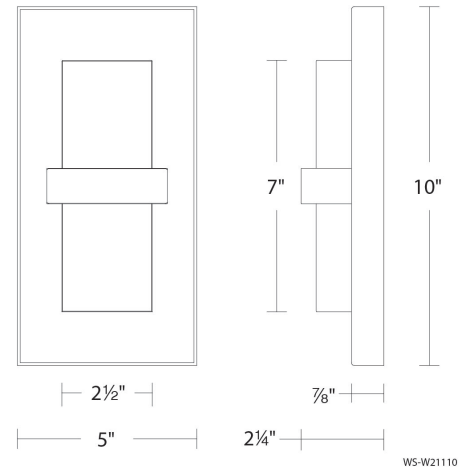

Fixture Type: _____

Catalog Number: _____

Project: _____

Location: _____

Bandeau Outdoor Wall Sconce

Model & Size	Color Temp & CRI	Watt	LED Lumens	Delivered Lumens	Finish
WS-W21110 10"	3000K 90	8W	600	180	BK Black
	3500K 90	8W	600	192	
	4000K 90	8W	600	180	

SPECIFICATIONS

Color Temp:	4000K, 3500K, 3000K
Input:	120 VAC, 50/60Hz
CRI:	90
Dimming:	ELV: 100-10%, TRIAC: 100-10%
Rated Life:	50000 Hours
Mounting:	Can be mounted on wall in all orientations
Standards:	ETL, cETL, IP65, Title 24: 2019 Wet Location Listed
Construction:	Aluminum body, glass diffuser

REPLACEMENT PARTS

RPL-GLA-21110-OUT - Outer Glass
RPL-GLA-21110-IN - Inner Glass

FINISHES

Black

LINE DRAWING

Fixture Type: _____

Catalog Number: _____

Project: _____