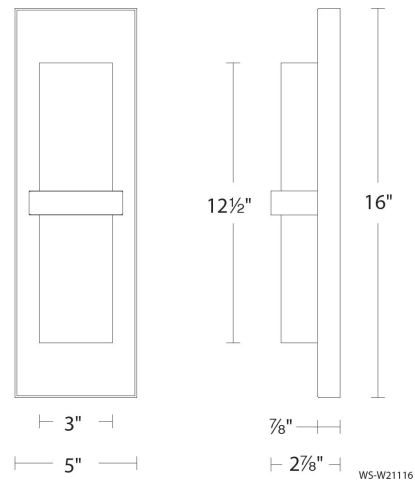

REPLACEMENT PARTS

RPL-GLA-21116-OUT - Outer Glass
RPL-GLA-21116-IN - Inner Glass

FINISHES

Black

LINE DRAWING

Fixture Type: _____

Catalog Number: _____

Project: _____