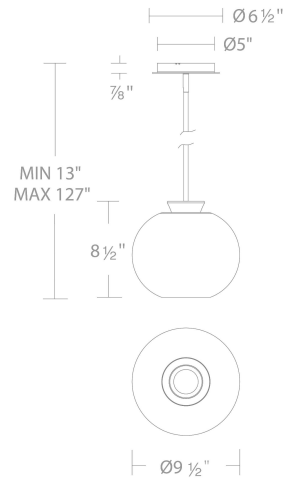

### Mini Pendant 3000K

Model & Size	Color Temp & CRI	Finish	Watt	LED Lumens	Delivered Lumens
PD-41210 10"	3000K 90	BN Brushed Nickel	11W	509	364

Example: **PD-41210-BN**

For custom requests please contact [customs@wacighting.com](mailto:customs@wacighting.com)

#### REPLACEMENT PARTS

- RPL-GLA-41210 - Glass
- RPL-RODIN06-886-BN - 6" rod
- RPL-RODIN12-886-BN - 12" rod

#### LINE DRAWING:

PD-41210