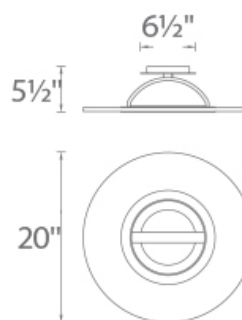

REPLACEMENT PARTS

- RPL-ROD-OUT06-AL - 6" rod - AL finish
- RPL-ROD-OUT12-AL - 12" rod - AL finish
- RPL-ROD-IN06-BK - 6" rod - BK finish
- RPL-ROD-IN12-BK - 12" rod - BK finish

FINISHES

LINE DRAWING

Fixture Type: _____