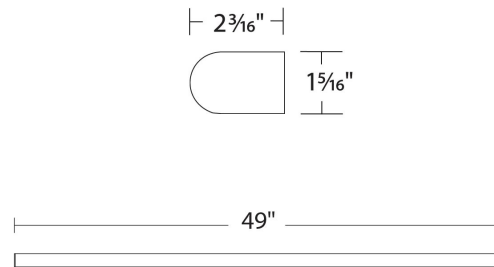

Fixture Type: _____

Catalog Number: _____

Project: _____

Location: _____

Nightstick Bathroom Sconce 3000K

Model & Size	Color Temp & CRI	Finish	Watt	LED Lumens	Delivered Lumens	Title 24
WS-35849 49"	3000K 90	AL Brushed Aluminum	44W	3399	2097	Yes
	3000K 90	WT White	44W	3399	2097	Yes

Example: **WS-35849-AL**

DESCRIPTION

A slender bar of light available in a variety of lengths from very short (1.5 feet) to very long (over 8 feet) gives you multiple mounting options for a clean and consistent lighting scheme no matter the size of your environment.

FEATURES

- Multiple sizes to meet numerous applications
- Decorative plate to cover up to a standard 4" junction box is included
- ACLED driverless technology
- 5 year warranty

SPECIFICATIONS

Color Temp:	3000K
Input:	120 VAC, 50/60Hz
CRI:	90
Dimming:	ELV: 100 - 10%
Rated Life:	54000 Hours
Mounting:	Can be mounted on ceiling or wall in all orientations
Standards:	ETL, cETL, Title 24 JA8-2016 Compliant Damp Location Listed
Construction:	Aluminum hardware with co-extruded acrylic diffuser

FINISHES

LINE DRAWING

WS-35849