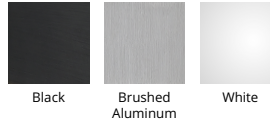

### Pendant 3000K

Model & Size	Color Temp & CRI	Watt	LED Lumens	Delivered Lumens	Finish
PD-72718 18"	3000K 90	33.5W	2450	1755	AL Brushed Aluminum BK Black WT White

Example: **PD-72718-AL**

#### DESCRIPTION

A cleverly executed open metal shade that illuminated when suspended without revealing hidden light sources. A frosted acrylic diffuser conceals the high powered LEDs within the brushed aluminum spun metal shade, preserving an open to the ceiling mystique. Vida is suspended on three thin low profile cables without the need for an additional power cord, lending to a simple and minimalistic design. Adjustable to lengths of 134" through a push-pin locking mechanism at the canopy.

#### FINISHES