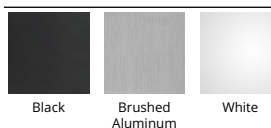

FINISHES

LINE DRAWING