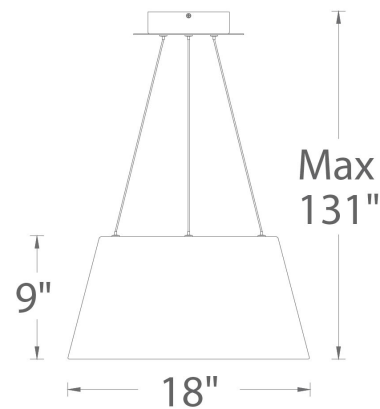

FINISHES

LINE DRAWING