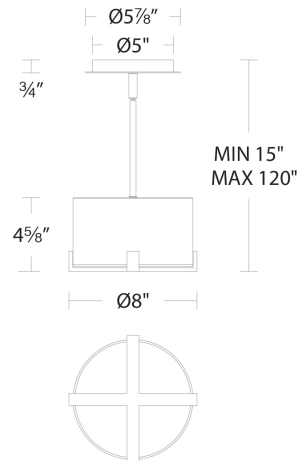

### REPLACEMENT PARTS

- RPL-GLA-69108 - Glass
- RPL-RODIN06-886-BK - Rod
- RPL-RODIN06-886-BN - Rod
- RPL-RODIN12-886-BK - Rod
- RPL-RODIN12-886-BN - Rod

### LINE DRAWING

PD-69108