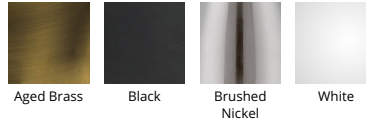

FINISHES

LINE DRAWING