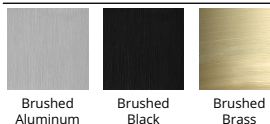

FINISHES

LINE DRAWING