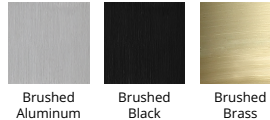

FINISHES

LINE DRAWING