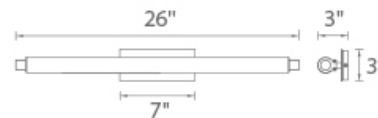

Fixture Type: _____

Catalog Number: _____

Project: _____

Location: _____

Vista

Bathroom Sconce 3000K

Model & Size	Color Temp & CRI	Watt	LED Lumens	Delivered Lumens	Finish
WS-40726 26"	3000K 90	21W 120W	1710 1713	1500 1578	AL Brushed Aluminum CH Chrome

Example: **WS-40726-AL**

DESCRIPTION

A brilliant outlook. Versatile 1 inch luminaire with narrow spears of light.

FEATURES

- Adjustable backplate
- Co-extruded clear and white acrylic provides substance, luminosity and optical efficacy
- Spot free linear illumination
- Conversion plate for 4" junction box included
- Driver installed within the Junction Box, driver dimension: 2.76" x 1.26" x 1.18"
- 5 Year warranty

SPECIFICATIONS

Color Temp:	3000K
Input:	120-277 VAC, 50/60Hz
CRI:	90
Dimming:	ELV: 100-10%
Rated Life:	54000 Hours
Mounting:	Can be mounted on wall in all orientations
Standards:	ETL, cETL, Title 24: 2019 Damp Location Listed
Construction:	Aluminum hardware with co-extruded acrylic diffuser, Aluminum hardware with acrylic diffuser

FINISHES

LINE DRAWING