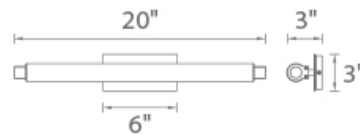

Fixture Type: _____

Catalog Number: _____

Project: _____

Location: _____

Vista Bathroom Sconce 3000K

Model & Size	Color Temp & CRI	Watt	LED Lumens	Delivered Lumens	Finish
WS-40720 20"	3000K 90	15W 16W	1387 1385	1216 1190	AL Brushed Aluminum CH Chrome

Example: **WS-40720-AL**

DESCRIPTION

A brilliant outlook. Versatile 1 inch luminaire with narrow spears of light.

FEATURES

- Adjustable backplate
- Co-extruded clear and white acrylic provides substance, luminosity and optical efficacy
- Spot free linear illumination
- Conversion plate for 4" junction box included
- Driver installed within the Junction Box, driver dimension: 2.76" x 1.26" x 1.18"
- 5 Year warranty

SPECIFICATIONS

Color Temp:	3000K
Input:	120-277 VAC, 50/60Hz
CRI:	90
Dimming:	ELV: 100-10%
Rated Life:	54000 Hours
Mounting:	Can be mounted on wall in all orientations
Standards:	ETL, cETL, Title 24: 2019 Damp Location Listed
Construction:	Aluminum hardware with co-extruded acrylic diffuser, Aluminum hardware with acrylic diffuser

FINISHES

LINE DRAWING