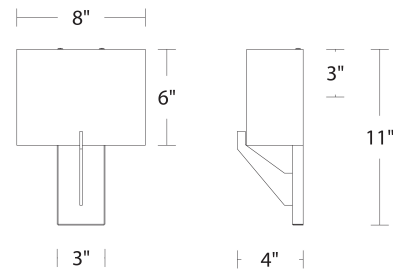

FINISHES

LINE DRAWING

WS-47108

Fixture Type: _____

Catalog Number: _____

Project: _____

Location: _____

Fitzgerald