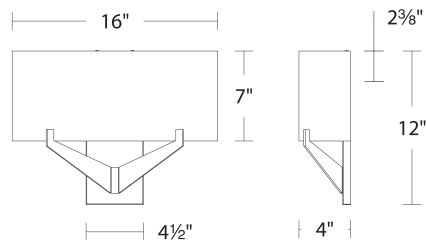

FINISHES

LINE DRAWING