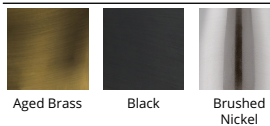

Example: **WS-47108-27-AB**

DESCRIPTION

Legendary style without pretense. Effortlessly classy

FEATURES

- Fabric shade with top and bottom etched acrylic diffuser
- 3CCT (2700K/3000K/3500K) selectable switch
- ACLED driverless technology
- 5 year warranty

Example: **WS-47116-27-AB**

DESCRIPTION

Legendary style without pretense. Effortlessly classy

FEATURES

- Fabric shade with top and bottom etched acrylic diffuser
- 3CCT (2700K/3000K/3500K) selectable switch
- ACLED driverless technology
- 5 year warranty

SPECIFICATIONS

Color Temp:	3500K, 3000K, 2700K
Input:	120 VAC, 50/60Hz
CRI:	90
Dimming:	ELV: 100-10%, TRIAC: 100-10%
Rated Life:	54000 Hours
Mounting:	Can be mounted on wall in all orientations
Standards:	ETL, cETL, Title 24: 2019 Dry Location Listed
Construction:	Aluminum body, fabric diffuser

REPLACEMENT PARTS

- RPL-SHA-47116-02 - Fabric Shade
- RPL-SHA-47116-01 - Fabric Shade
- RPL-DIF-47116-01 - Top Diffuser
- RPL-DIF-47116-02 - Bottom Diffuser

FINISHES

LINE DRAWING

WS-47116