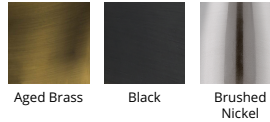

FINISHES

Aged Brass Black Brushed Nickel

LINE DRAWING

Fixture Type: _____

Catalog Number: _____

Project: _____

Location: _____

Kent Swing Arm 3000K

FINISHES

LINE DRAWING

Fixture Type: _____

Catalog Number: _____

Project: _____

Location: _____

Kent Swing Arm 3000K

Model & Size	Color Temp & CRI	Watt	Voltage	LED Lumens	Delivered Lumens	Finish
PL-50023 23"	3000K 90	18W	120 VAC	1400	792	AB Aged Brass BK Black BN Brushed Nickel

FINISHES

Aged Brass Black Brushed Nickel

LINE DRAWING