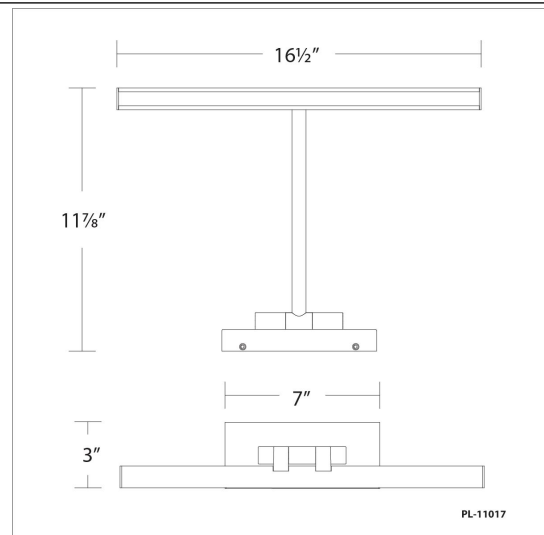

FINISHES

LINE DRAWING

Fixture Type: _____

Catalog Number: _____

Project: _____

Location: _____

Reed Swing Arm 3000K

Model & Size	Color Temp & CRI	Watt	Voltage	LED Lumens	Delivered Lumens	Finish
PL-11025 25"	3000K 90	17W	120-277 VAC	825	544	BK Black BN Brushed Nickel