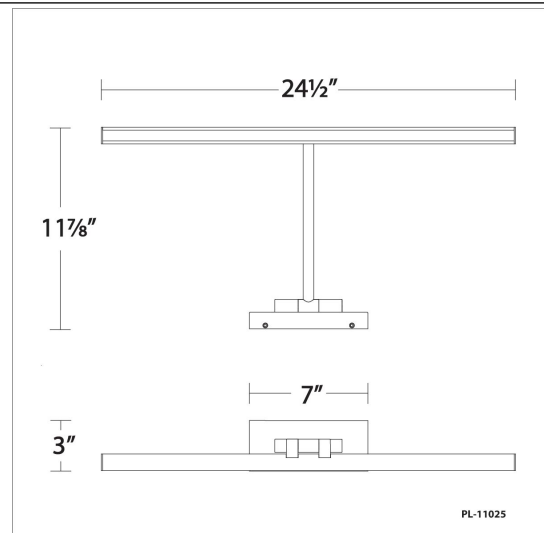

FINISHES

LINE DRAWING

Fixture Type: _____

Catalog Number: _____

Project: _____

Location: _____

Reed Swing Arm 3000K

Model & Size	Color Temp & CRI	Watt	Voltage	LED Lumens	Delivered Lumens	Finish
PL-11033 33"	3000K 90	25W	120-277 VAC	1072	747	BK Black BN Brushed Nickel