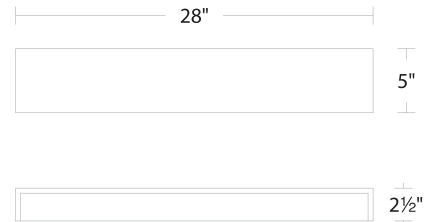

LINE DRAWING