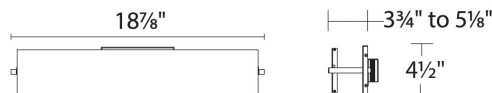

Fixture Type: _____

Catalog Number: _____

Project: _____

Location: _____

Line Bathroom Sconce

Model & Size	Color Temp & CRI	Watt	LED Lumens	Delivered Lumens	Finish
WS-6718 18"	2700K 90	16.5W	1004	770	AL Brushed Aluminum
	3000K 90	16.5W	1109	850	BK Black

Example: **WS-6718-27-AL**

- For 277V special order, add an "F" before the finish: WS-6718F-27-AL

DESCRIPTION

Uber-thin edge-lit LED panels provide a downward task light free of any hot spots as well as an upward ambient illumination. Even better, the design can be rotated around to provide direct or indirect illumination as the needs arise when installed in a bath.

FEATURES

- Vertical or horizontal mount with 330° adjustment
- Super thin, 5/8" edge-lit LED panel
- Transformer installed within the Junction Box, transformer dimension: 2.00" x 1.38" x 1.02"
- 5 year warranty

SPECIFICATIONS

Color Temp:	2700K, 3000K
Input:	120 VAC, 50/60Hz
CRI:	90
Dimming:	ELV: 100 - 10%
Rated Life:	80000 Hours
Mounting:	Can be mounted on ceiling or wall in all orientations
Standards:	ETL, cETL Damp Location Listed
Construction:	Aluminum hardware with ultra-thin light-guide acrylic diffuser

FINISHES

LINE DRAWING

WS-6718