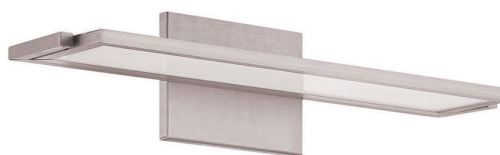

Fixture Type: _____

Catalog Number: _____

Project: _____

Location: _____

Line Bathroom Sconce

Model & Size	Color Temp & CRI	Watt	LED Lumens	Delivered Lumens	Finish
WS-6718 18"	2700K 90	16.5W	1004	770	AL Brushed Aluminum
	3000K 90	16.5W	1109	850	BK Black

Example: **WS-6718-27-AL**

- For 277V special order, add an "F" before the finish: WS-6718F-27-AL

DESCRIPTION

Uber-thin edge-lit LED panels provide a downward task light free of any hot spots as well as an upward ambient illumination. Even better, the design can be rotated around to provide direct or indirect illumination as the needs arise when installed in a bath.

FEATURES

- Vertical or horizontal mount with 330° adjustment
- Super thin, 5/8" edge-lit LED panel
- Transformer installed within the Junction Box, transformer dimension: 2.00" x 1.38" x 1.02"
- 5 year warranty

SPECIFICATIONS

Color Temp:	2700K, 3000K
Input:	120 VAC, 50/60Hz
CRI:	90
Dimming:	ELV: 100 - 10%
Rated Life:	80000 Hours
Mounting:	Can be mounted on ceiling or wall in all orientations
Standards:	ETL, cETL Damp Location Listed
Construction:	Aluminum hardware with ultra-thin light-guide acrylic diffuser