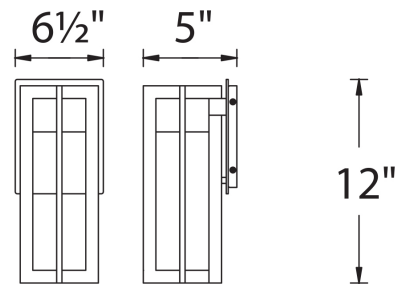

FINISHES

Black Bronze

LINE DRAWING