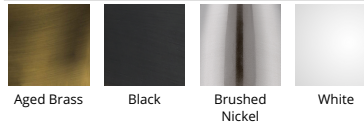

FINISHES

LINE DRAWING