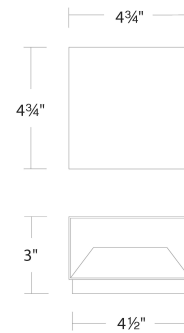

WAC LIGHTING

Fixture Type: _____

Catalog Number: _____

Project: _____

Location: _____

Boxi Wall Sconce

| Model & Size | Color Temp & CRI | Watt | LED Lumens | Delivered Lumens | Finish |
|--------------|------------------|------|------------|------------------|--|
| WS-45105 5" | 2700K 90 | 6W | 243 | 19 | AB Aged Brass BK Black BN Brushed Nickel WT White |
| | | 6W | 243 | 27 | |
| | | 6W | 243 | 28 | |
| | | 6W | 243 | 97 | |
| | 3000K 90 | 6W | 288 | 21 | |
| | | 6W | 288 | 29 | |
| | | 6W | 288 | 31 | |
| | | 6W | 288 | 118 | |
| | 3500K 90 | 6W | 279 | 19 | |
| | | 6W | 279 | 27 | |
| | | 6W | 279 | 29 | |
| | | 6W | 279 | 111 | |

SPECIFICATIONS

| | |
|----------------------|--|
| Color Temp: | 3500K, 3000K, 2700K |
| Input: | 120 VAC, 50/60Hz |
| CRI: | 90 |
| Dimming: | ELV: 100-10%, TRIAC: 100-10% |
| Rated Life: | 54000 Hours |
| Mounting: | Can be mounted on wall in all orientations |
| Standards: | ETL, cETL |
| | Damp Location Listed |
| Construction: | Steel body, glass diffuser |

FINISHES

LINE DRAWING

WS-45105