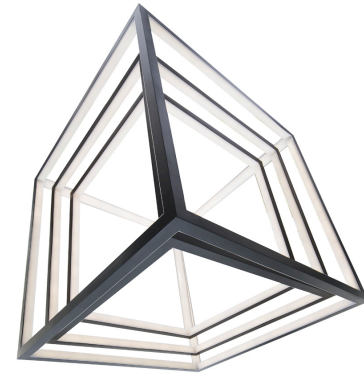

Fixture Type: _____

Catalog Number: _____

Project: _____

Location: _____

Atlas

Pendant 3500K

Model & Size	Color Temp & CRI	Finish	Watt	LED Lumens	Delivered Lumens	Title 24
PD-51050 50"	3500K 90	BK Black	60W	6500	3000	YES

Example: **PD-51050-BK**

DESCRIPTION

Reminiscent of the brilliant modern artwork of Eva Rothschild, this unique pendant features three illuminating cubes that move independently. The black finish provides striking contrast with the luminous lines of light. A recognizable bold design.

FEATURES

- Cubes rotate independently for creative display options
- Three 12" and one 6" downrods included
- PD-51050-BK for special order only
- Driver conceals within the canopy
- Quick install canopy
- 5 Year warranty

SPECIFICATIONS

Color Temp:	3500K
Input:	120-277 VAC, 50/60Hz
CRI:	90
Dimming:	ELV: 100-10%, 0-10V: 100-5%, TRIAC: 100-5%
Rated Life:	50000 Hours
Standards:	ETL, cETL, Title 24: 2019 Damp Location Listed
Construction:	Aluminum body with silicone diffuser

FINISHES