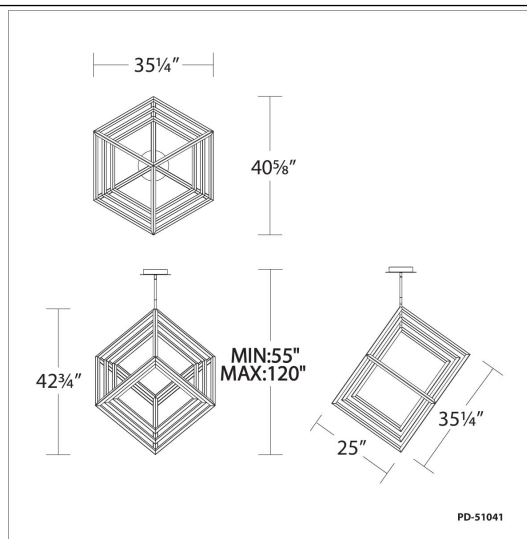

LINE DRAWING