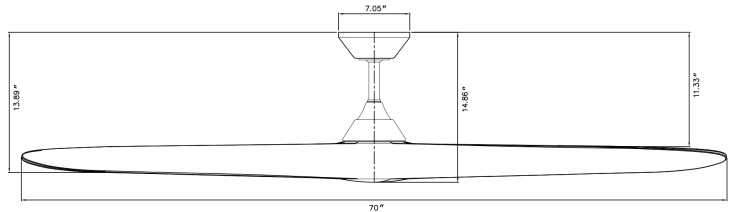

MALIBU

F-089

70" Ceiling Fan

WAC SMART FANS

PRODUCT DESCRIPTION

A classic, clean design perfect for the modern home. The WAC Malibu LED Smart Ceiling Fan features a distinctive profile with three aerodynamically designed blades. Malibu can be used with its remote control or with the free WAC app anywhere in the world.