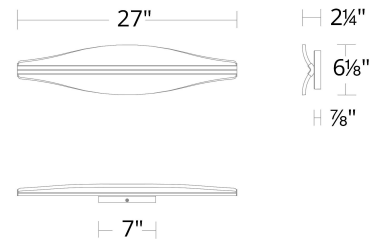

Fixture Type: _____

Catalog Number: _____

Project: _____

Location: _____

Vera

Bathroom Vanity & Sconce

Model & Size	Color Temp & CRI	Finish	Watt	LED Lumens	Delivered Lumens
WS-95227 27"	2700K/3000K/3500K 90	BK Black	28W	2120	1898

FINISHES:

Black

LINE DRAWING:

WS-95227