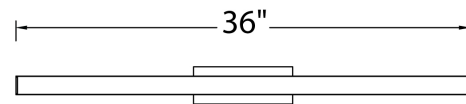

Fixture Type: _____

Catalog Number: _____

Project: _____

Location: _____

Brink Bathroom Sconce

Model & Size	Color Temp & CRI	Watt	LED Lumens	Delivered Lumens	Finish
WS-77636 36"	2700K 90	30W	2365	1985	AL Brushed Aluminum
	3000K 90	30W	2445	2095	BK Brushed Black
	3500K 90	30W	2561	2180	BR Brushed Brass

Example: **WS-77636-27-AL**

DESCRIPTION

A beautiful bar of pure LED light radiates through the co-extruded acrylic diffuser for brighter illumination, and an adjustable back plate adds versatility to this design's many attributes. It's a clean modern sconce anywhere you mount it.

FEATURES

- Conversion plate for 4" J box included
- Adjustable backplate
- Driver installed within the Junction Box, driver dimension: 2.76" x 1.26" x 1.18"
- 5 year warranty

SPECIFICATIONS

Color Temp:	3500K, 3000K, 2700K
Input:	120-277 VAC, 50/60Hz
CRI:	90
Dimming:	ELV: 100 - 5%
Rated Life:	85000 Hours
Mounting:	Can be mounted on wall in all orientations
Standards:	ETL, cETL, Energy Star 2.0 Damp Location Listed
Construction:	Aluminum hardware with co-extruded acrylic diffuser

FINISHES

LINE DRAWING

WS-77636