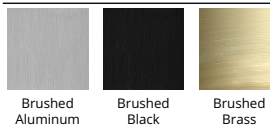

FINISHES

Brushed Aluminum Brushed Black Brushed Brass

LINE DRAWING

WS-77624

Fixture Type: _____

Catalog Number: _____

Project: _____

Location: _____