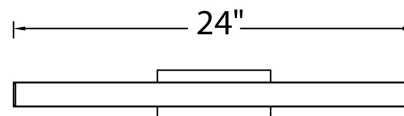

Fixture Type: _____

Catalog Number: _____

Project: _____

Location: _____

Brink Bathroom Sconce

Model & Size	Color Temp & CRI	Watt	LED Lumens	Delivered Lumens	Finish
WS-77624 24"	2700K 90	20.5W	1595	1330	AL Brushed Aluminum
	3000K 90	20.5W	1720	1440	BK Brushed Black
	3500K 90	20.5W	1785	1510	BR Brushed Brass

Example: **WS-77624-27-AL**

DESCRIPTION

A beautiful bar of pure LED light radiates through the co-extruded acrylic diffuser for brighter illumination, and an adjustable back plate adds versatility to this design's many attributes. It's a clean modern sconce anywhere you mount it.

FEATURES

- Conversion plate for 4" J box included
- Adjustable backplate
- Driver installed within the Junction Box, driver dimension: 2.76" x 1.26" x 1.18"
- 5 year warranty

SPECIFICATIONS

Color Temp:	3500K, 3000K, 2700K
Input:	120-277 VAC, 50/60Hz
CRI:	90
Dimming:	ELV: 100 - 5%
Rated Life:	85000 Hours
Mounting:	Can be mounted on wall in all orientations
Standards:	ETL, cETL, Energy Star 2.0 Damp Location Listed
Construction:	Aluminum hardware with co-extruded acrylic diffuser

FINISHES

LINE DRAWING

WS-77624