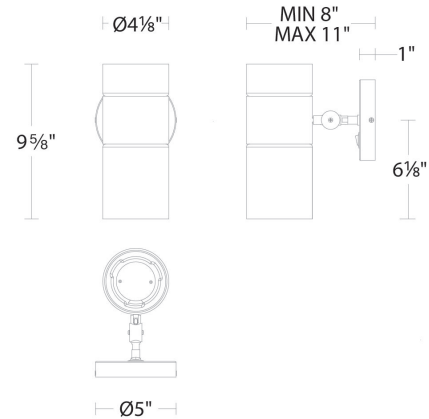

## Pencil Skirt Swing Arm 3000K

Model & Size	Color Temp & CRI	Watt	LED Lumens	Delivered Lumens	Finish
BL-59110 10"	3000K 90	11W	826	367	AB Aged Brass BN Brushed Nickel

Example: **BL-59110-AB**

### SPECIFICATIONS

Color Temp:	3000K
Input:	120 VAC, 50/60Hz
CRI:	90
Dimming:	ELV: 100-10%, TRIAC: 100-10%
Rated Life:	54000 Hours
Standards:	ETL, cETL, Title 24: 2019
	Damp Location Listed
Construction:	Aluminum body, glass diffuser

### REPLACEMENT PARTS

- RPL-GLA-59110-01 - Top Glass
- RPL-GLA-59110-02 - Bottom Glass

### LINE DRAWING

BL-59110