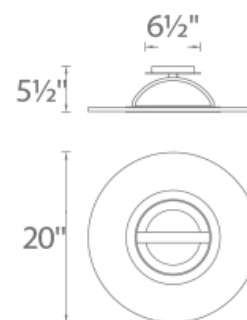

REPLACEMENT PARTS

RPL-ROD-OUT06-AL - 6" rod - AL finish
 RPL-ROD-OUT12-AL - 12" rod - AL finish
 RPL-ROD-IN06-BK - 6" rod - BK finish
 RPL-ROD-IN12-BK - 12" rod - BK finish

FINISHES

LINE DRAWING

Fixture Type: _____