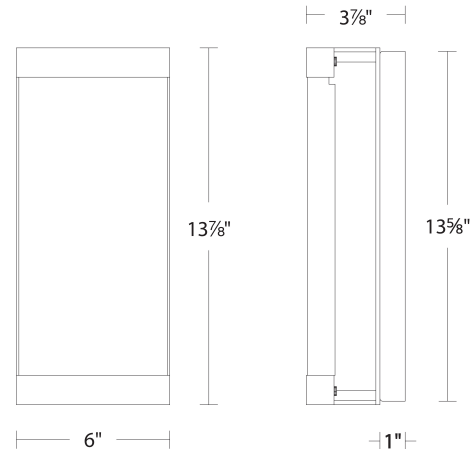

LINE DRAWING