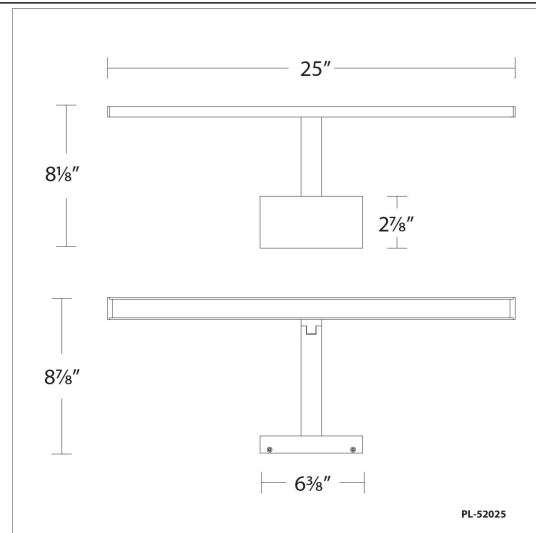

FINISHES

LINE DRAWING

Fixture Type: _____

Catalog Number: _____

Project: _____

Location: _____

Uptown Swing Arm 3000K

Model & Size	Color Temp & CRI	Finish	Watt	LED Lumens	Delivered Lumens	Title 24
PL-52034 34"	3000K 90	BK Black	25W	1772	1329	YES
	3000K 90	BN Brushed Nickel	25W	1772	1329	YES