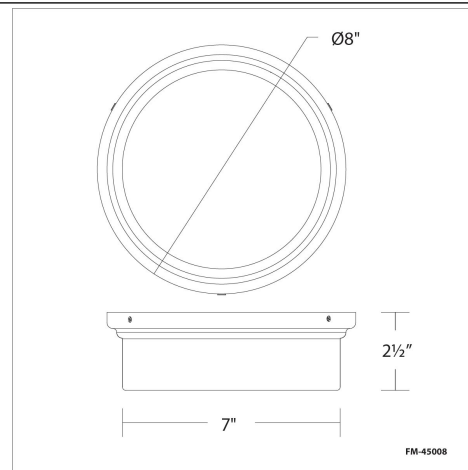

FINISHES

Aged Brass

Brushed Nickel

LINE DRAWING

Fixture Type: _____

Catalog Number: _____

Project: _____

Location: _____