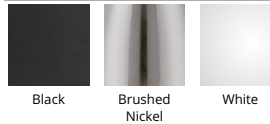

FINISHES

LINE DRAWING