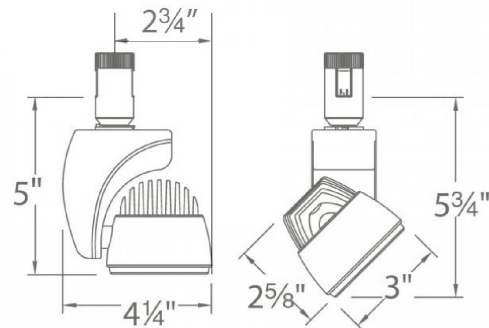

FINISHES

LINE DRAWING