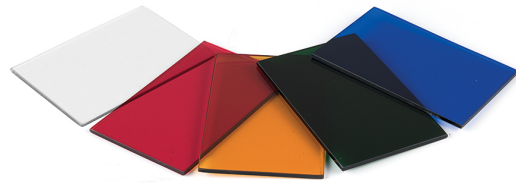

Example: **LENS-3X5-AMB**

DESCRIPTION

Lens for Landscape Adjustable Beam Wall to enhance saturation of floral and foliage.

FEATURES

- 5 year warranty

SPECIFICATIONS

Construction:	Tempered Glass
Finish:	Spread, Red, Green, Frosted, Blue, Beam Elongating, Amber
Operating Temp:	°F to °F (°C to °C)

FINISHES