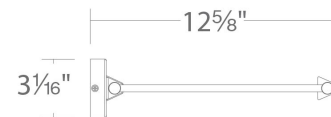

PL-LED34-30