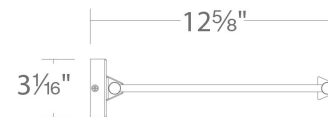

PL-LED23-30