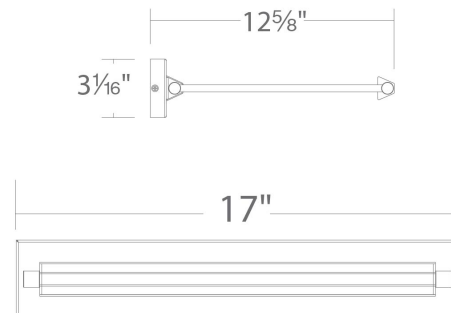

LINE DRAWING

PL-LED17-30