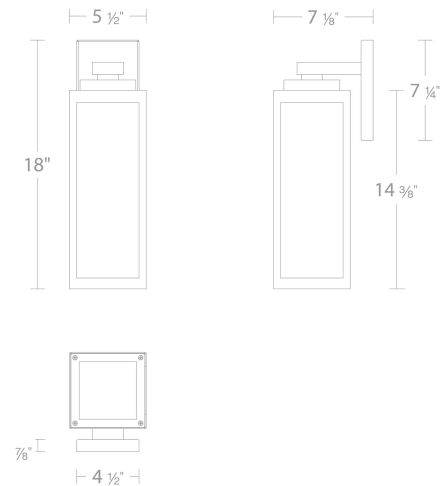

REPLACEMENT PARTS

RPL-GLA-17218 - Glass

FINISHES:

Black

LINE DRAWING:

WS-W17218

WAC LIGHTING

Amherst