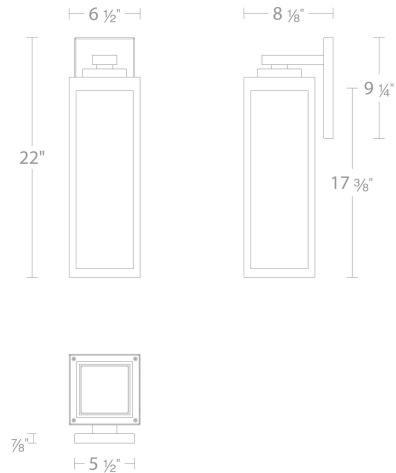

SPECIFICATIONS

Color Temp:	3000K
Input:	120 VAC,50/60Hz
CRI:	90
Dimming:	ELV: 100-10% ,TRIAC: 100-10%
Rated Life:	50000 Hours
Mounting:	Can be mounted on wall in all orientations
Standards:	ETL, cETL,IP65 Wet Location Listed
Construction:	Aluminum body, seeded clear glass diffuser

REPLACEMENT PARTS

RPL-GLA-17222 - Glass

FINISHES:

Black

LINE DRAWING:

WS-W17222