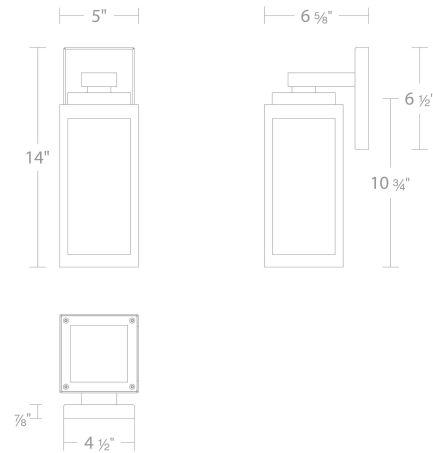

REPLACEMENT PARTS

RPL-GLA-17214 - Glass

FINISHES:

Black

LINE DRAWING:

WS-W17214

Fixture Type: _____

Catalog Number: _____