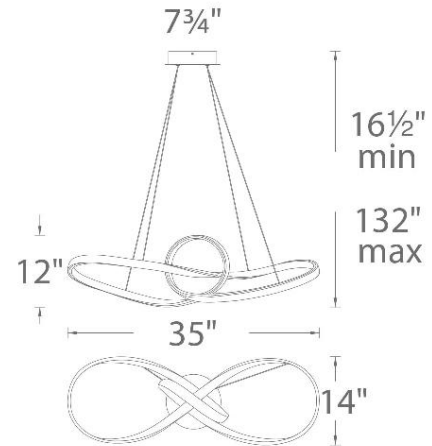

FINISHES:

LINE DRAWING:

PD-87735