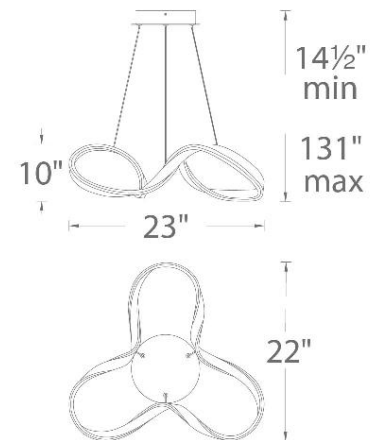

FINISHES:

LINE DRAWING:

PD-87723

WAC LIGHTING

Fixture Type: _____

Catalog Number: _____

Project: _____

Location: _____