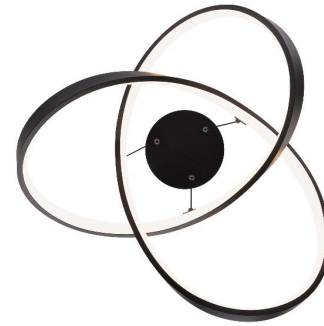

Fixture Type: _____

Catalog Number: _____

Project: _____

Location: _____

Vornado

Chandelier 3000K

Model & Size	Color Temp	Finish	LED Watts	LED Lumens	Delivered Lumens
PD-87723 23"	3000K	BK Black CH Chrome WT White	52W	5106	3110

Example: **PD-87723-WT**

For custom requests please contact customs@wacighting.com

DESCRIPTION

Eye-catching, roller coaster-like design.

FEATURES

- Free flowing mobius strip of light
- Simple yet dynamic statement piece
- Each piece is hand crafted. Expect slight variations.
- Frosted extruded diffuser creates even illumination
- Assembled with a frosted joint clip, with optional chrome clip included
- Cable suspension carrying low voltage may be field shortened
- Driver concealed within the canopy
- 5 year warranty

SPECIFICATIONS

Color Temp:	3000K
Input:	120-277 VAC,50/60Hz
CRI:	90,80
Dimming:	ELV: 100-10%
Rated Life:	60000 Hours
Standards:	ETL, cETL Damp Location Listed
Construction:	Aluminum body with flexible composite diffuser