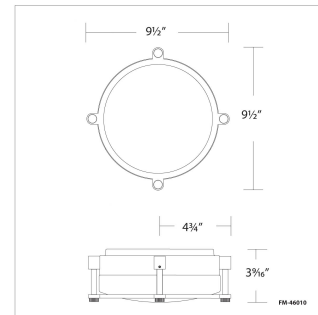

LINE DRAWING