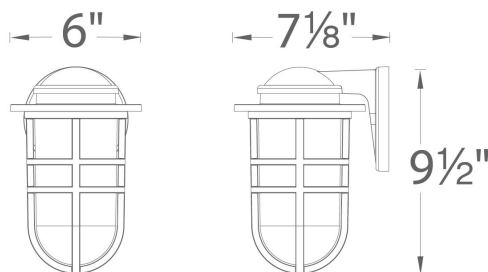

LINE DRAWING