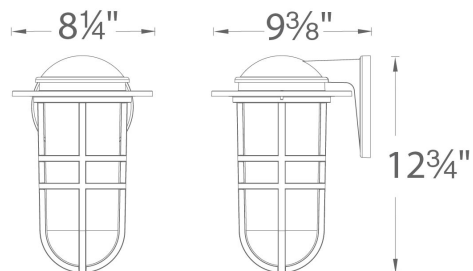

FINISHES

LINE DRAWING