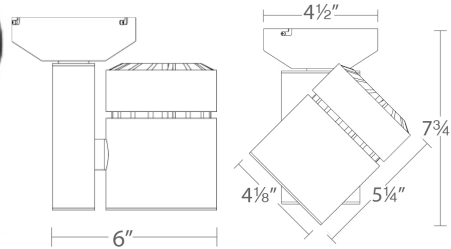

EXTERMINATOR II – model: MO-1052

Monopoint Luminaire

WAC LIGHTING

Responsible Lighting®

Fixture Type:

Catalog Number:

Project: _____

Location: _____

PRODUCT DESCRIPTION

LEDme® Exterminator offers superior light output in a small, unobtrusive design. Developed for upscale residential and commercial environments.

FEATURES

- Accommodates one lens accessory and one glare control accessory
- 365° horizontal rotation and 180° vertical aiming
- Ceiling and wall mountable
- 80,000 hour rated life
- 5 year WAC Lighting product warranty

SPECIFICATIONS

Construction: Die-cast aluminum with removable front cap for easy change of lenses or accessories

Power Consumption: 52W

Input: 120V-277V AC 50/60HZ

Dimming: Electronic low voltage (ELV), 0-10V

Finish: Powder coated Black, White, Anodized Brushed Nickel.

Standards: UL & cUL Damp Location listed, Title 24 JA8-2016 Compliant

ORDER NUMBER

Model	Beam	Color Temp	CRI	Lumens	CBCP	Finish	
MO-1052	N 25°	827	2700K	85	3540	13451	BN <i>Brushed Nickel</i> BK <i>Black</i> WT <i>White</i>
		927	2700K	90	2930	11727	
		830	3000K	85	3540	14219	
		930	3000K	90	3320	12485	
		835	3500K	85	4237	16084	
		840	4000K	85	4237	15970	
	F 55°	827	2700K	85	3265	3795	BN <i>Brushed Nickel</i> BK <i>Black</i> WT <i>White</i>
		927	2700K	90	2646	3425	
		830	3000K	85	3190	4231	
		930	3000K	90	3027	3513	
		835	3500K	85	3905	4546	
		840	4000K	85	3910	4640	

MO-1052 - _____ - _____

Example: MO-1052F-830-BN

Accommodates one lens accessory and one glare control accessory

FLAT LENS ACCESSORIES

Amber	LENS-25-AMB
Blue	LENS-25-BLU
Green	LENS-25-GRN
Red	LENS-25-RED
Yellow	LENS-25-YEL
UV Filter	LENS-25-UVF
Frosted	LENS-25-FR
Spread	LENS-25-SPR
Beam Elongating	LENS-25-BEL

GLARE CONTROL ACCESSORIES

Cross Louver	LENS-25P-CRL	BN BK WT
Snoot	LENS-25-SNOOT	

REFLECTORS

25°	SL-REF-LUX1208-N
55°	SL-REF-LUX1208-F

WAC Lighting
www.waclighting.com
Phone (800) 526.2588 •
Fax (800) 526.2585

Headquarters/Eastern Distribution Center
44 Harbor Park Drive
Port Washington, NY 11050

Central Distribution Center
1600 Distribution Ct
Lithia Springs, GA 30122

Western Distribution Center
1750 Archibald Avenue
Ontario, CA 91760