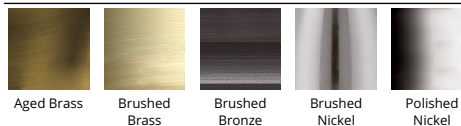

FINISHES

LINE DRAWING