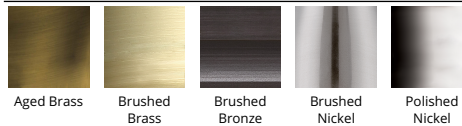

FINISHES

LINE DRAWING