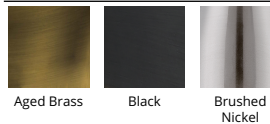

FINISHES

LINE DRAWING