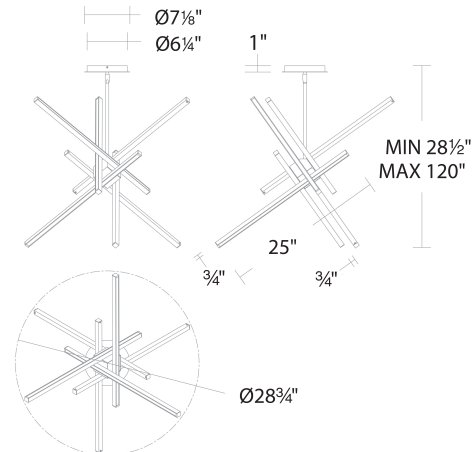

FINISHES

LINE DRAWING