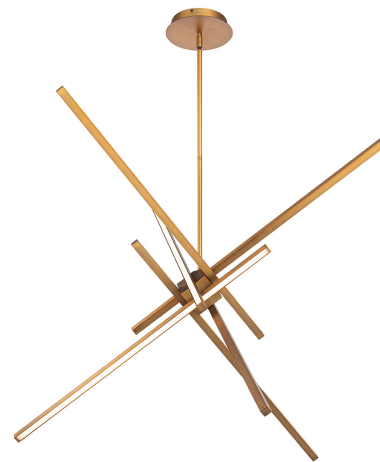

WAC LIGHTING

Fixture Type: _____

Catalog Number: _____

Project: _____

Location: _____

Parallax Pendant 3000K

Model & Size	Color Temp & CRI	Watt	LED Lumens	Delivered Lumens	Finish
PD-73139 39"	3000K 90	42W	2265	1523	AB Aged Brass BK Black BN Brushed Nickel

Example: **PD-73139-AB**

DESCRIPTION

Effortlessly deliberate. Unparalleled..

FEATURES

- Rotatable light bar to create desired look
- Three 12" and one 6" downrods included (additional downrods available)
- Quick spin-on canopy design with minimal hardware for easy installation
- Can be mounted on slope ceiling
- Driver concealed within the canopy
- 5 year warranty

SPECIFICATIONS

Color Temp:	3000K
Input:	120-277 VAC, 50/60Hz
CRI:	90
Dimming:	ELV: 100-10%, 0-10V: 100-5%, TRIAC: 100-10%
Rated Life:	50000 Hours
Standards:	ETL, cETL, Title 24: 2019 Damp Location Listed
Construction:	Aluminum body, PC diffuser

REPLACEMENT PARTS

- RPL-ROD-IN06-AB - Rod
- RPL-ROD-IN06-BK-01 - Rod
- RPL-ROD-IN06-BN2-1 - Rod
- RPL-ROD-IN12-AB - Rod
- RPL-ROD-IN12-BK-01 - Rod
- RPL-ROD-IN12-BN2-1 - Rod
- RPL-ROD-IN06-AB - 6" rod - AB finish
- RPL-ROD-IN06-BK-01 - 6" rod - BK finish
- RPL-ROD-IN06-BN2-1 - 6" rod - BN finish
- RPL-ROD-IN12-AB - 12" rod - AB finish
- RPL-ROD-IN12-BK-01 - 12" rod - BK finish
- RPL-ROD-IN12-BN2-1 - 12" rod - BN finish