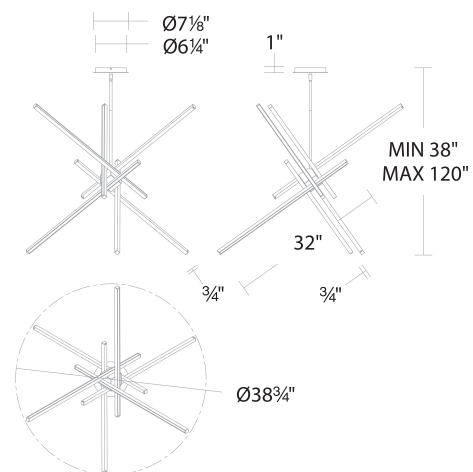

FINISHES

LINE DRAWING