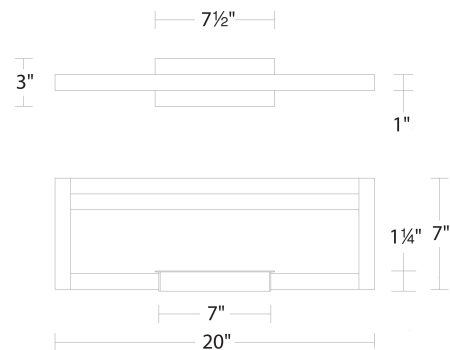

Fixture Type: _____

Catalog Number: _____

Project: _____

Location: _____

View

Bathroom Vanity & Sconce

Model & Size	Color Temp & CRI	Watt	LED Lumens	Delivered Lumens	Finish
WS-89120 20"	2700K 90	10W	504	403	AL Brushed Aluminum BK Black
		10W	721	577	
	3000K 90	10W	1200	415	
		10W	1200	644	
	3500K 90	10W	504	403	
		10W	759	607	

Example: **WS-89120-27-AL**

DESCRIPTION

Change your perspective from different vantage points.

FEATURES

- Back lit with etched acrylic diffuser
- Conversion plate included to accommodate 4" junction box
- 3CCT (2700K/3000K/3500K) selectable switch
- ACLED driverless technology
- 5 year warranty

SPECIFICATIONS

Color Temp:	3500K, 3000K, 2700K
Input:	120 VAC, 50/60Hz
CRI:	90
Dimming:	ELV: 100-10%, TRIAC: 100-10%
Rated Life:	50000 Hours
Mounting:	Can be mounted on wall in all orientations
Standards:	ETL, cETL, Title 24: 2019 Damp Location Listed
Construction:	Aluminum body, acrylic diffuser

REPLACEMENT PARTS

HDW-SY21-WA - Hardware Pack

FINISHES

LINE DRAWING

WS-89120