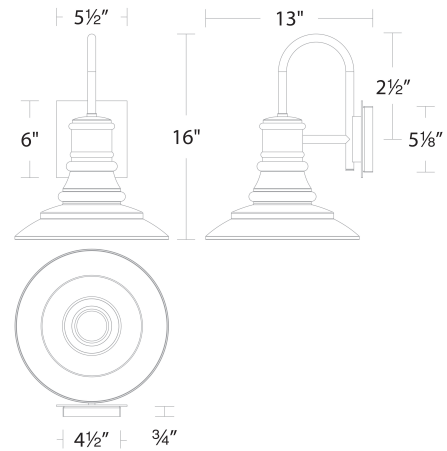

### REPLACEMENT PARTS

RPL-GLA-85116 - Glass

### LINE DRAWING

WS-W85116