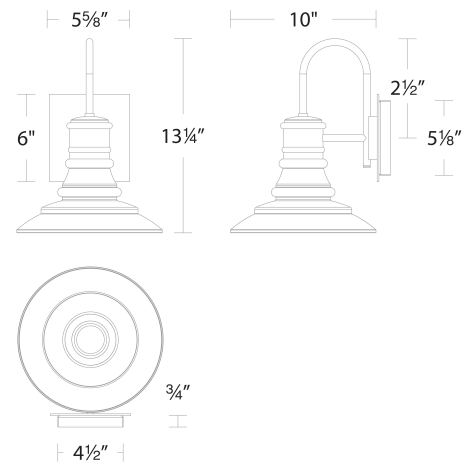

LINE DRAWING