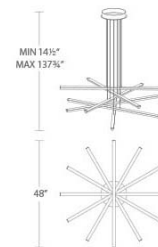

FINISHES

LINE DRAWING

Fixture Type: _____

Catalog Number: _____

Project: _____

Location: _____

Stack 48" Pendant 3000K

Model & Size	Color Temp & CRI	Watt	Voltage	LED Lumens	Delivered Lumens	Finish
PD-29809 9 Light	3000K 90	126W	120-277 VAC	14814	11850	AL Brushed Aluminum BK Black