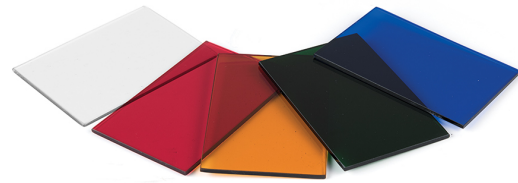

WAC LIGHTING

Mini Flood Lens Landscape Accessory

Fixture Type: _____

Catalog Number: _____

Project: _____

Location: _____

Model & Product

LENS-2X3-AMB	Amber Lens for Landscape Mini Wall Wash Luminaire
LENS-2X3-BEL	Beam Elongating Lens for Landscape Mini Wall Wash Luminaire
LENS-2X3-BLU	Blue Lens for Landscape Mini Wall Wash Luminaire
LENS-2X3-FR	Frosted Lens for Landscape Mini Wall Wash Luminaire
LENS-2X3-GRN	Green Lens for Landscape Mini Wall Wash Luminaire
LENS-2X3-RED	Red Lens for Landscape Mini Wall Wash Luminaire
LENS-2X3-SPR	Beam Spread Lens for Landscape Mini Wall Wash Luminaire

Example: **LENS-2X3-AMB**

DESCRIPTION

Lens for Landscape Mini Flood to enhance saturation of floral and foliage.

FEATURES

- 5 year warranty

SPECIFICATIONS

Construction:	Tempered Glass
Finish:	Frosted, Green, Blue, Amber, Red, Spread, Beam Elongating
Operating Temp:	°F to °F (°C to °C)