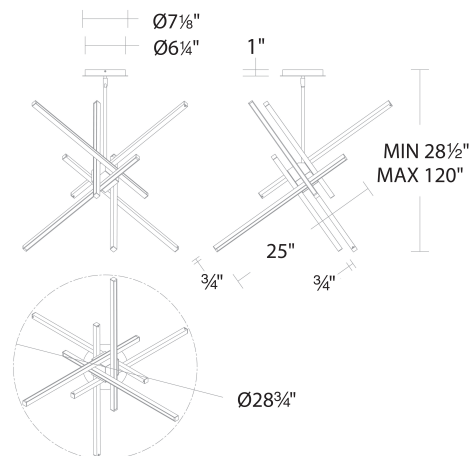

FINISHES

LINE DRAWING