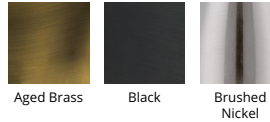

FINISHES

LINE DRAWING