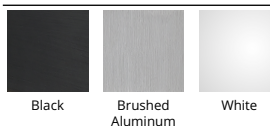

FINISHES

LINE DRAWING