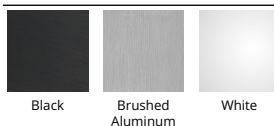

FINISHES

LINE DRAWING