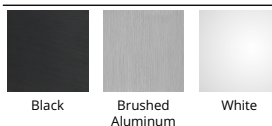

FINISHES

LINE DRAWING