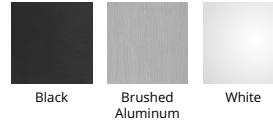

FINISHES

LINE DRAWING