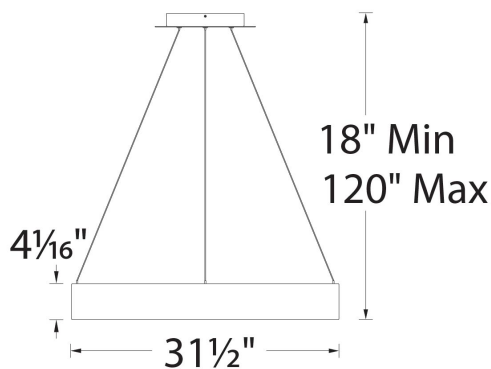

FINISHES

LINE DRAWING