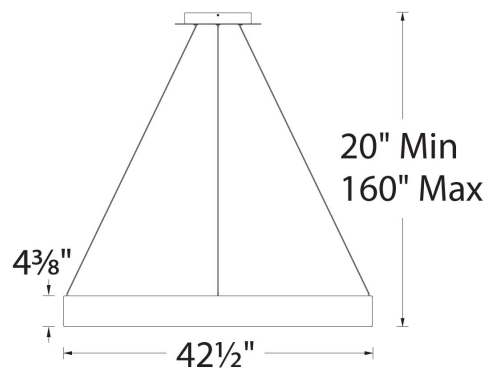

FINISHES

LINE DRAWING