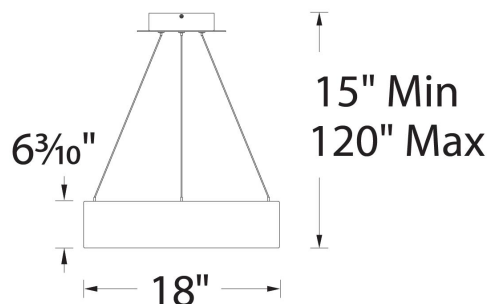

FINISHES

LINE DRAWING