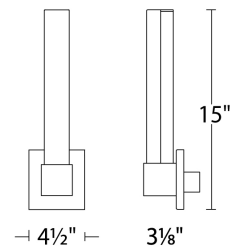

FINISHES

LINE DRAWING