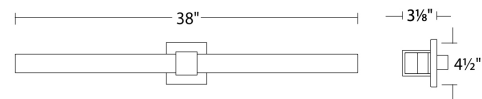

Fixture Type: _____

Catalog Number: _____

Project: _____

Location: _____

Esprit Bathroom Sconce 3000K

Model & Size	Color Temp & CRI	Watt	LED Lumens	Delivered Lumens	Finish
WS-69838 38"	3000K 90	29.2W	2712	2136	BN Brushed Nickel CH Chrome

Example: **WS-69838-BN**

DESCRIPTION

High-performance LED modules. Slim, geometric profile.

FEATURES

- LED modules positioned closer to diffuser for broader spread of illumination
- Driver installed within the Junction Box, driver dimension: 2.76" x 1.26" x 1.18"
- 5 year warranty

SPECIFICATIONS

Color Temp:	3000K
Input:	120-277 VAC, 50/60Hz
CRI:	90
Dimming:	ELV: 100 - 10%, ELV: 100 - 5%
Rated Life:	50000 Hours
Standards:	ETL, cETL Damp Location Listed
Construction:	Aluminum body with etched acrylic diffuser

FINISHES

LINE DRAWING

WS-69838