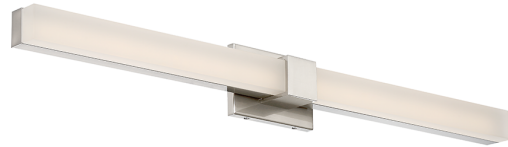

Fixture Type: _____

Catalog Number: _____

Project: _____

Location: _____

Esprit Bathroom Sconce 3000K

Model & Size	Color Temp & CRI	Watt	LED Lumens	Delivered Lumens	Finish
WS-69838 38"	3000K 90	29.2W	2712	2136	BN Brushed Nickel CH Chrome

Example: **WS-69838-BN**

DESCRIPTION

High-performance LED modules. Slim, geometric profile.

FEATURES

- LED modules positioned closer to diffuser for broader spread of illumination
- Driver installed within the Junction Box, driver dimension: 2.76" x 1.26" x 1.18"
- 5 year warranty

SPECIFICATIONS

Color Temp:	3000K
Input:	120-277 VAC, 50/60Hz
CRI:	90
Dimming:	ELV: 100 - 10%, ELV: 100 - 5%
Rated Life:	50000 Hours
Standards:	ETL, cETL Damp Location Listed
Construction:	Aluminum body with etched acrylic diffuser