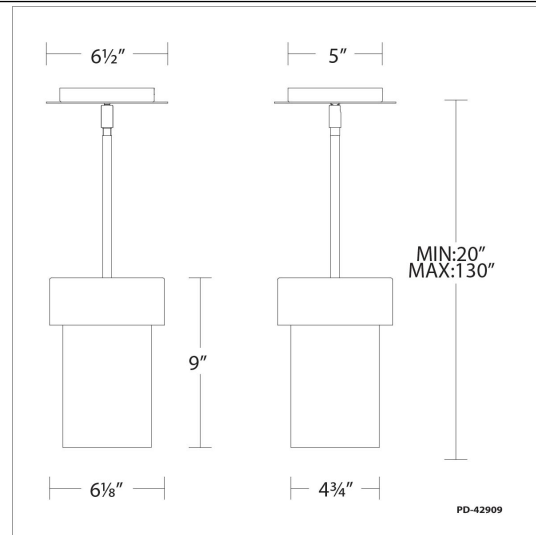

REPLACEMENT PARTS

- RPL-ROD-OUT06-BK - 6" rod - BK finish
- RPL-ROD-OUT12-BK - 12" rod - BK finish

FINISHES

Black

LINE DRAWING

Fixture Type: _____

Catalog Number: _____

Project: _____

Location: _____

Napa

Pendant 3000K

Model & Size	Color Temp & CRI	Finish	Watt	LED Lumens	Delivered Lumens	Title 24
PD-42912 12"	3000K 90	BK Black	16W	1400	790	Yes

Example: **PD-42912-BK**

DESCRIPTION

Timeless sophistication meets modern technology