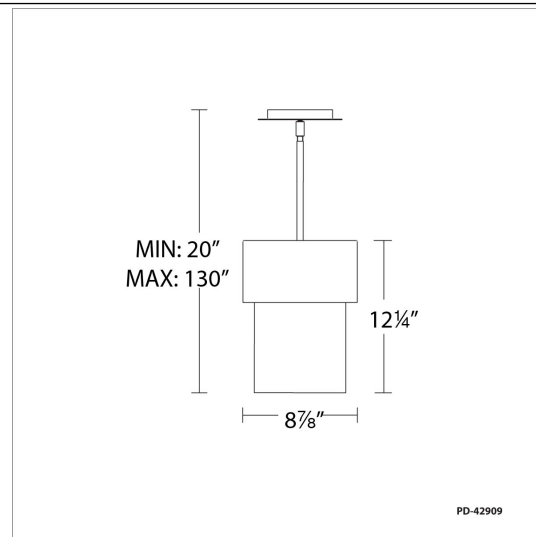

REPLACEMENT PARTS

- RPL-ROD-OUT06-BK - 6" rod - BK finish
- RPL-ROD-OUT12-BK - 12" rod - BK finish

FINISHES

Black

LINE DRAWING

Fixture Type: _____

Catalog Number: _____

Project: _____