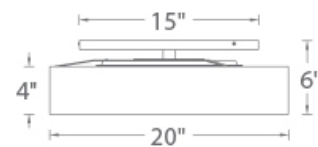

REPLACEMENT PARTS

- RPL-SHA-13120 - Fabric shade for FM-13120
- RPL-GLA-13120 - Glass for FM-13120
- RPL-DIF-13120 - Diffuser for FM-13120

FINISHES

Aged Brass Brushed Nickel

LINE DRAWING

Fixture Type: _____