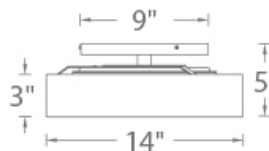

Fixture Type: _____

Catalog Number: _____

Project: _____

Location: _____

Manhattan

Semi-Flush Mount 2700K

Model & Size	Color Temp & CRI	Finish	Watt	LED Lumens	Delivered Lumens	Title 24
FM-13114 14"	2700K 90	AB Aged Brass	26W	2400	1794	Yes
	2700K 90	BN Brushed Nickel	31W	2405	2205	No

Example: **FM-13114-AB**

DESCRIPTION

Urban chic sophistication. Luminous fabric shade flush mount.

FEATURES

- Trimless look with a modern upgrade
- Urban elegance & LED illumination softened with a fabric shade
- Title 24 may not be available for all finishes, check for availability
- ACLED driverless technology
- 5 year warranty

SPECIFICATIONS

Color Temp:	2700K
Input:	120 VAC, 50/60Hz
CRI:	90
Dimming:	ELV: 100 - 10%
Rated Life:	50000 Hours
Mounting:	Heavy gauge retention clips support trim firmly. Safety cabling standard.
Standards:	ETL, cETL, Title 24 JA8-2016 Compliant Dry Location Listed
Construction:	Aluminum hardware, fabric shade, polycarbonate diffuser

REPLACEMENT PARTS

- RPL-SHA-13114 - Fabric shade for FM-13114
- RPL-GLA-13114 - Glass for FM-13114
- RPL-DIF-13114 - Diffuser for FM-13114

FINISHES

LINE DRAWING