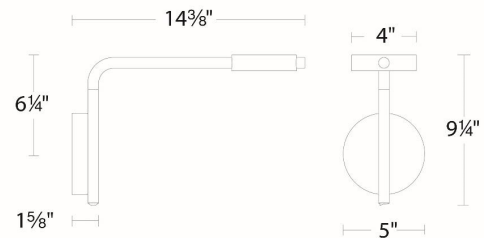

WAC LIGHTING

Fixture Type: _____

Catalog Number: _____

Project: _____

Location: _____

Elbo

Swing Arm

Model & Size	Color Temp	Finish	LED Watts	LED Lumens	Delivered Lumens
BL-73314 14"	2700K	BK Black	8W	1210	363
	3000K	WT White	8W	1210	363
	3500K		8W	1210	363

FEATURES

- On/off toggle switch on the bottom of the rod
- USB port on the bottom of the canopy for charging
- Light source offers 230 degree rotation
- Built in color temperature adjustability. Switch from 2700K/3000K/3500K
- Driver concealed within the canopy
- 5 year warranty

SPECIFICATIONS

Color Temp:	3500K,3000K,2700K
Input:	120 VAC,50/60Hz
CRI:	90
Rated Life:	54000 Hours
Standards:	ETL, cETL Damp Location Listed
Construction:	Metal spun canopy and die-cast lamp silk screened glass diffuser

FINISHES:

White

Black

LINE DRAWING:

BL-73314